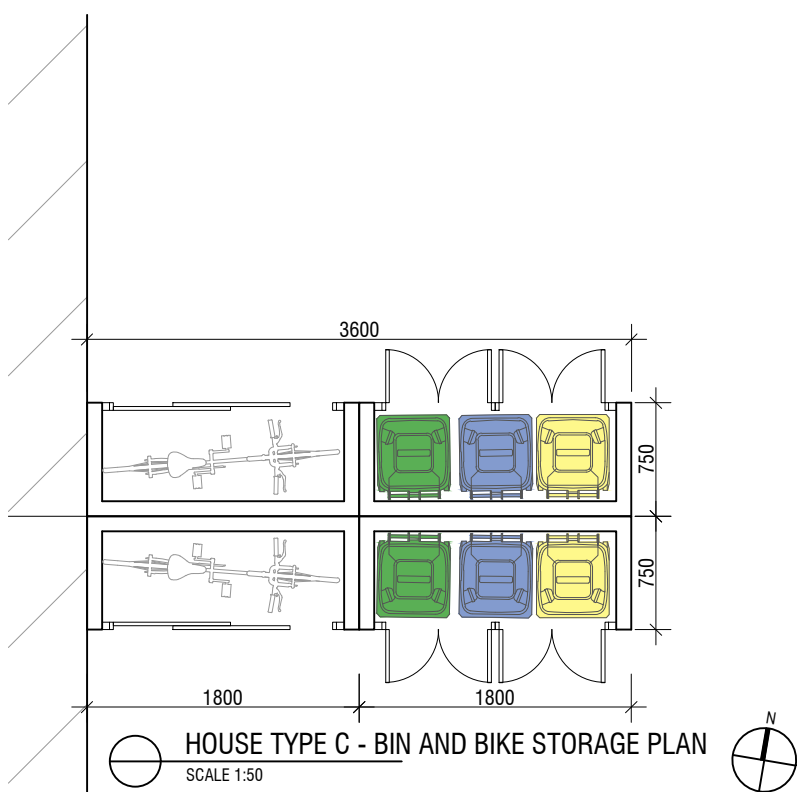

POCKET PARK THE STREET
SCALE 1:100

HOUSE TYPE C - BIN AND BIKE STORAGE SIDE ELEVATION
SCALE 1:50

HOUSE TYPE C - BIN AND BIKE STORAGE FRONT ELEVATION
SCALE 1:50

HOUSE TYPE C - BIN AND BIKE STORAGE PLAN
SCALE 1:50

HOUSE TYPE C - BIN AND BIKE STORAGE FRONT ELEVATION
SCALE 1:50

SECTION
SCALE 1:50