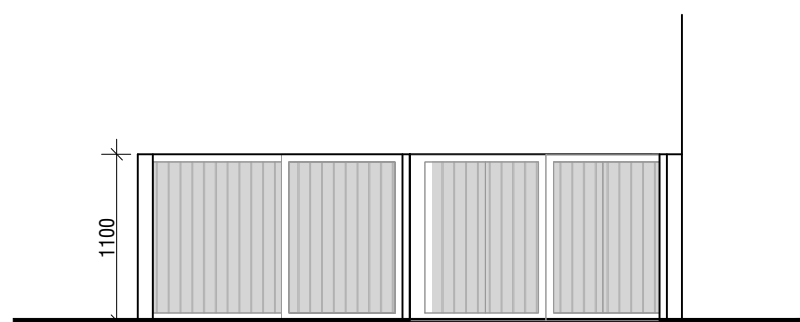

POCKET PARK THE STREET
SCALE 1:100

HOUSE TYPE C - BIN AND BIKE STORAGE SIDE ELEVATION
SCALE 1:50

HOUSE TYPE C - BIN AND BIKE STORAGE FRONT ELEVATION
SCALE 1:50

HOUSE TYPE C - BIN AND BIKE STORAGE PLAN
SCALE 1:50

HOUSE TYPE C - BIN AND BIKE STORAGE FRONT ELEVATION
SCALE 1:50

SECTION
SCALE 1:50