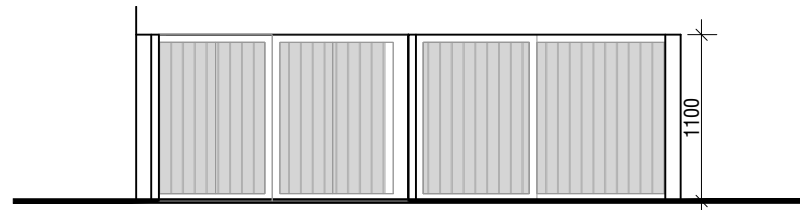

POCKET PARK THE STREET
SCALE 1:100

HOUSE TYPE C - BIN AND BIKE STORAGE SIDE ELEVATION
SCALE 1:50

HOUSE TYPE C - BIN AND BIKE STORAGE FRONT ELEVATION
SCALE 1:50

HOUSE TYPE C - BIN AND BIKE STORAGE PLAN
SCALE 1:50

HOUSE TYPE C - BIN AND BIKE STORAGE FRONT ELEVATION
SCALE 1:50

SECTION
SCALE 1:50