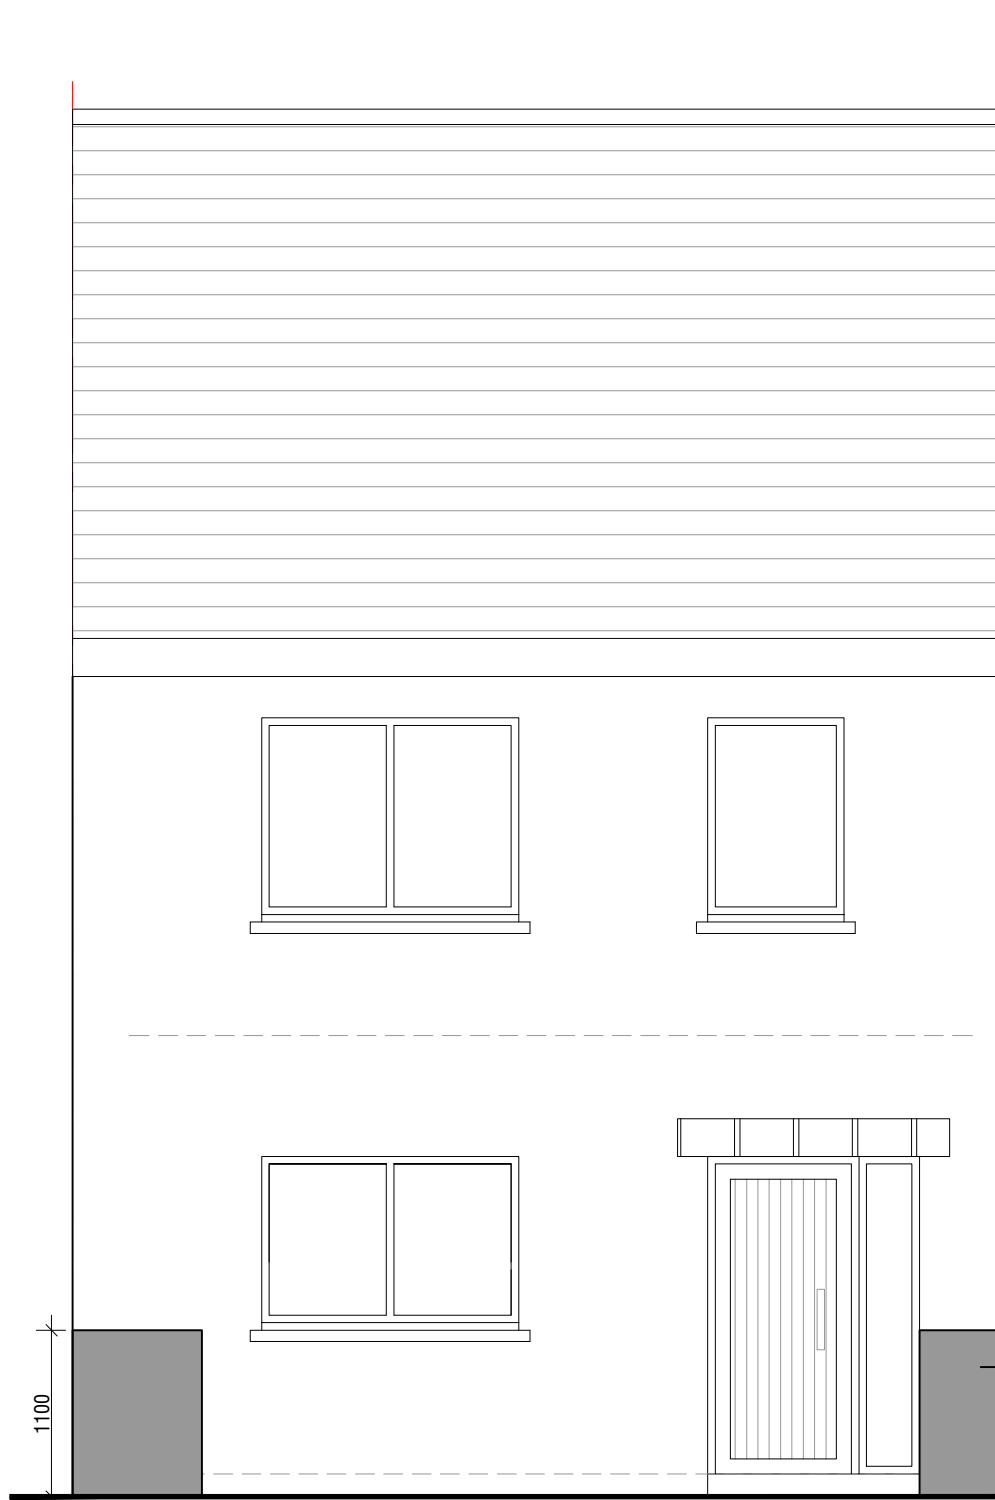

TYPICAL MID TERRACE HOUSE - BIN AND BIKE STORAGE PLAN
SCALE 1:50

TYPICAL MID TERRACE HOUSE - BIN AND BIKE STORAGE ELEVATION
SCALE 1:50

SECTION
SCALE 1:50

SIDE ELEVATION
SCALE 1:50

INTERNAL ELEVATION
SCALE 1:50

© THIS DRAWING IS COPYRIGHT
THIS DRAWING IS FOR PLANNING PURPOSES ONLY