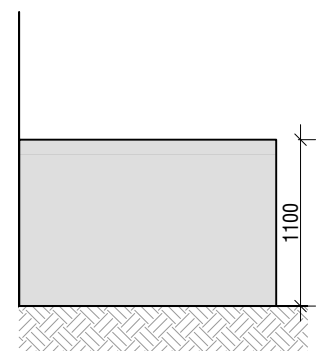

TYPICAL MID TERRACE HOUSE - BIN AND BIKE STORAGE PLAN
SCALE 1:50

TYPICAL MID TERRACE HOUSE - BIN AND BIKE STORAGE ELEVATION
SCALE 1:50

SECTION
SCALE 1:50

SIDE ELEVATION
SCALE 1:50

INTERNAL ELEVATION
SCALE 1:50