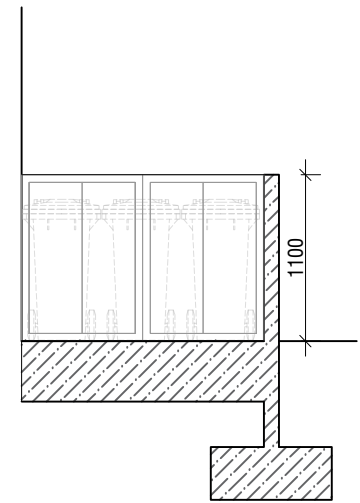

TYPICAL MID TERRACE HOUSE - BIN AND BIKE STORAGE PLAN
SCALE 1:50

TYPICAL MID TERRACE HOUSE - BIN AND BIKE STORAGE ELEVATION
SCALE 1:50

SECTION
SCALE 1:50

SIDE ELEVATION
SCALE 1:50

INTERNAL ELEVATION
SCALE 1:50