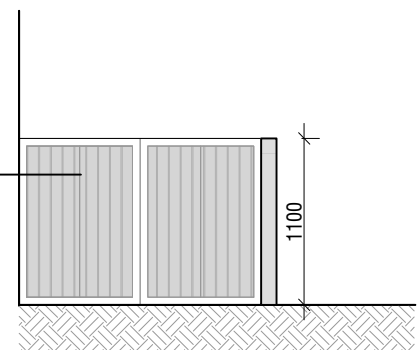

TYPICAL MID TERRACE HOUSE - BIN AND BIKE STORAGE PLAN
SCALE 1:50

TYPICAL MID TERRACE HOUSE - BIN AND BIKE STORAGE ELEVATION
SCALE 1:50

SECTION
SCALE 1:50

SIDE ELEVATION
SCALE 1:50

INTERNAL ELEVATION
SCALE 1:50