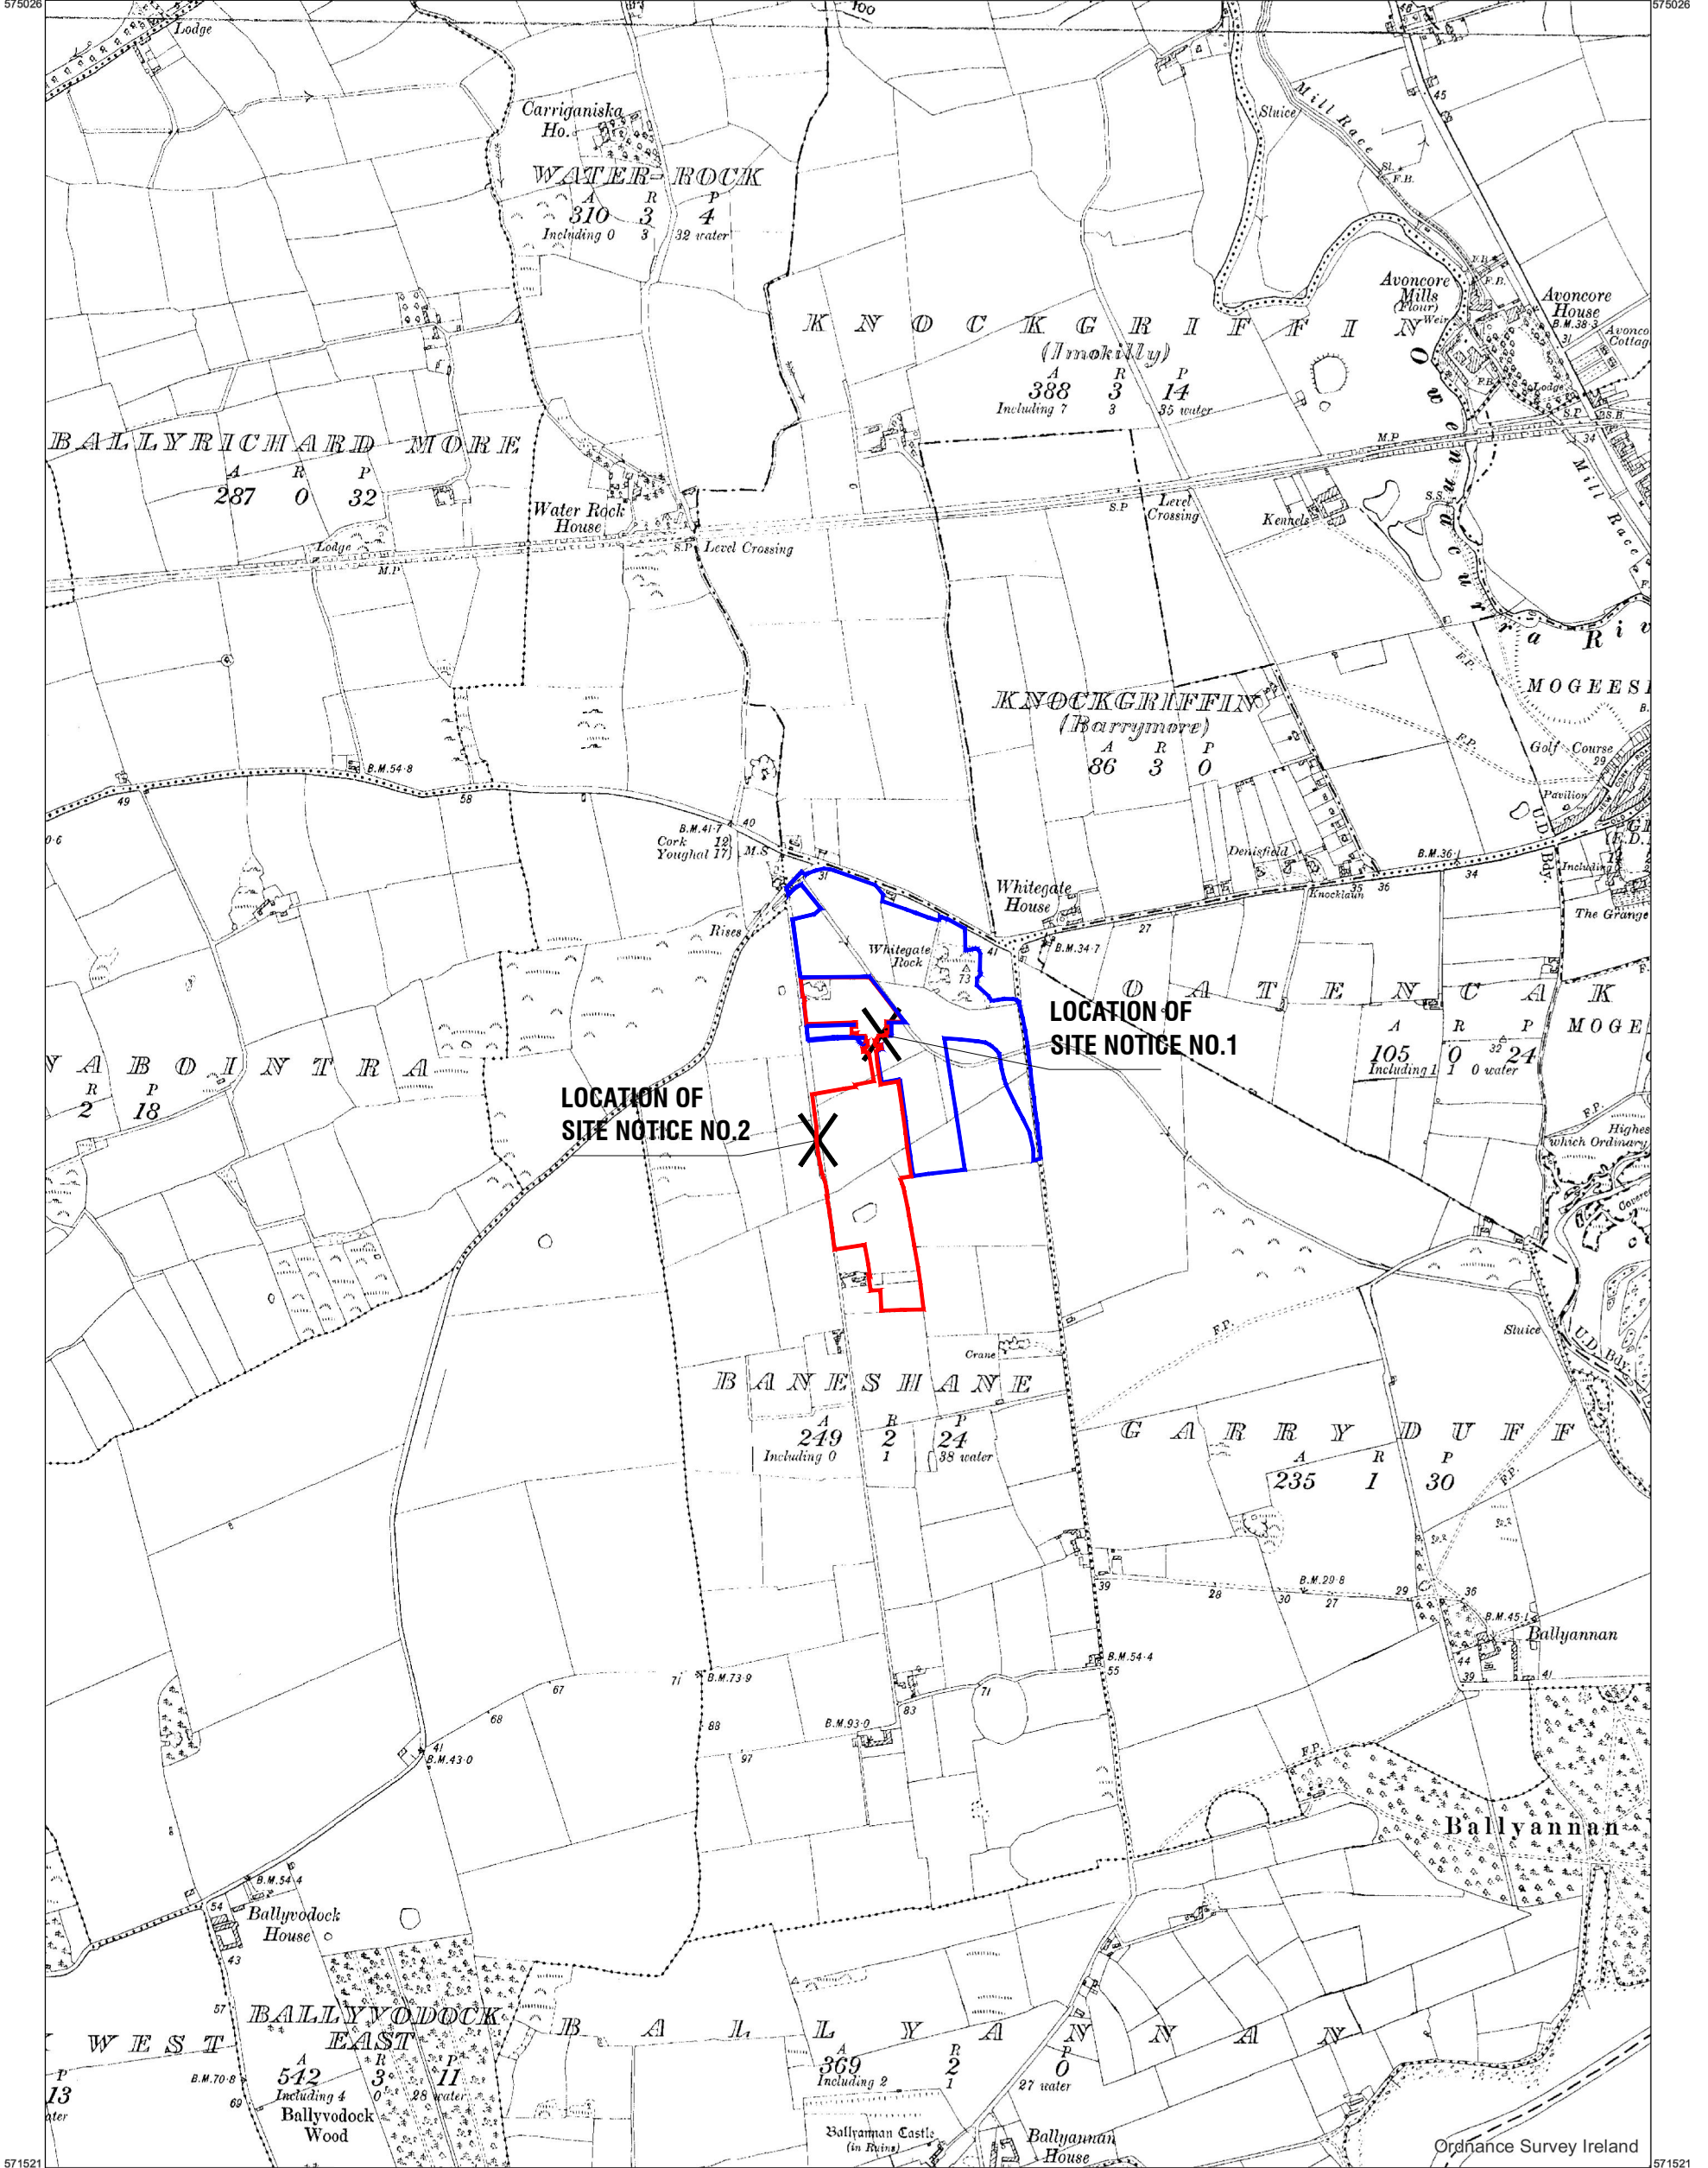

Site Location Map

CENTRE COORDINATES:
ITM 586511,573274

ORDER NO.: 50428415_1
PUBLISHED: 15/10/2024

MAP SERIES: 6 Inch Raster, 6 Inch Raster
MAP SHEETS: CK065, CK076

CAPTURE RESOLUTION:
The map objects are only accurate to the resolution at which they were captured. Output scale is not indicative of data capture scale. Further information is available at: www.tailte.ie; search 'Capture Resolution'

LEGEND:
To view the legend visit www.tailte.ie and search for 'Large Scale Legend'

COMPILED AND PUBLISHED BY:
Tailte Éireann,
Phoenix Park,
Dublin 8,
Ireland.
D08F6E4

No part of this publication may be copied, reproduced or transmitted in any form or by any means without the prior written permission of the copyright owner.

This topographic map does not show legal property boundaries, nor does it show ownership of physical features.

The representation on this map of a road, track or footpath is not evidence of the existence of a right of way.

© Tailte Éireann, 2024.
All rights reserved.

— RED LINE INDICATES SITE BOUNDARY
— BLUE LINE INDICATES ADJACENT LAND OWNERSHIP

APPLICANT(S):
ROCKSPRING PROPERTIES LTD
AGENT:
Geraldine Coughlan Architects
PL00A SITE LOCATION MAP